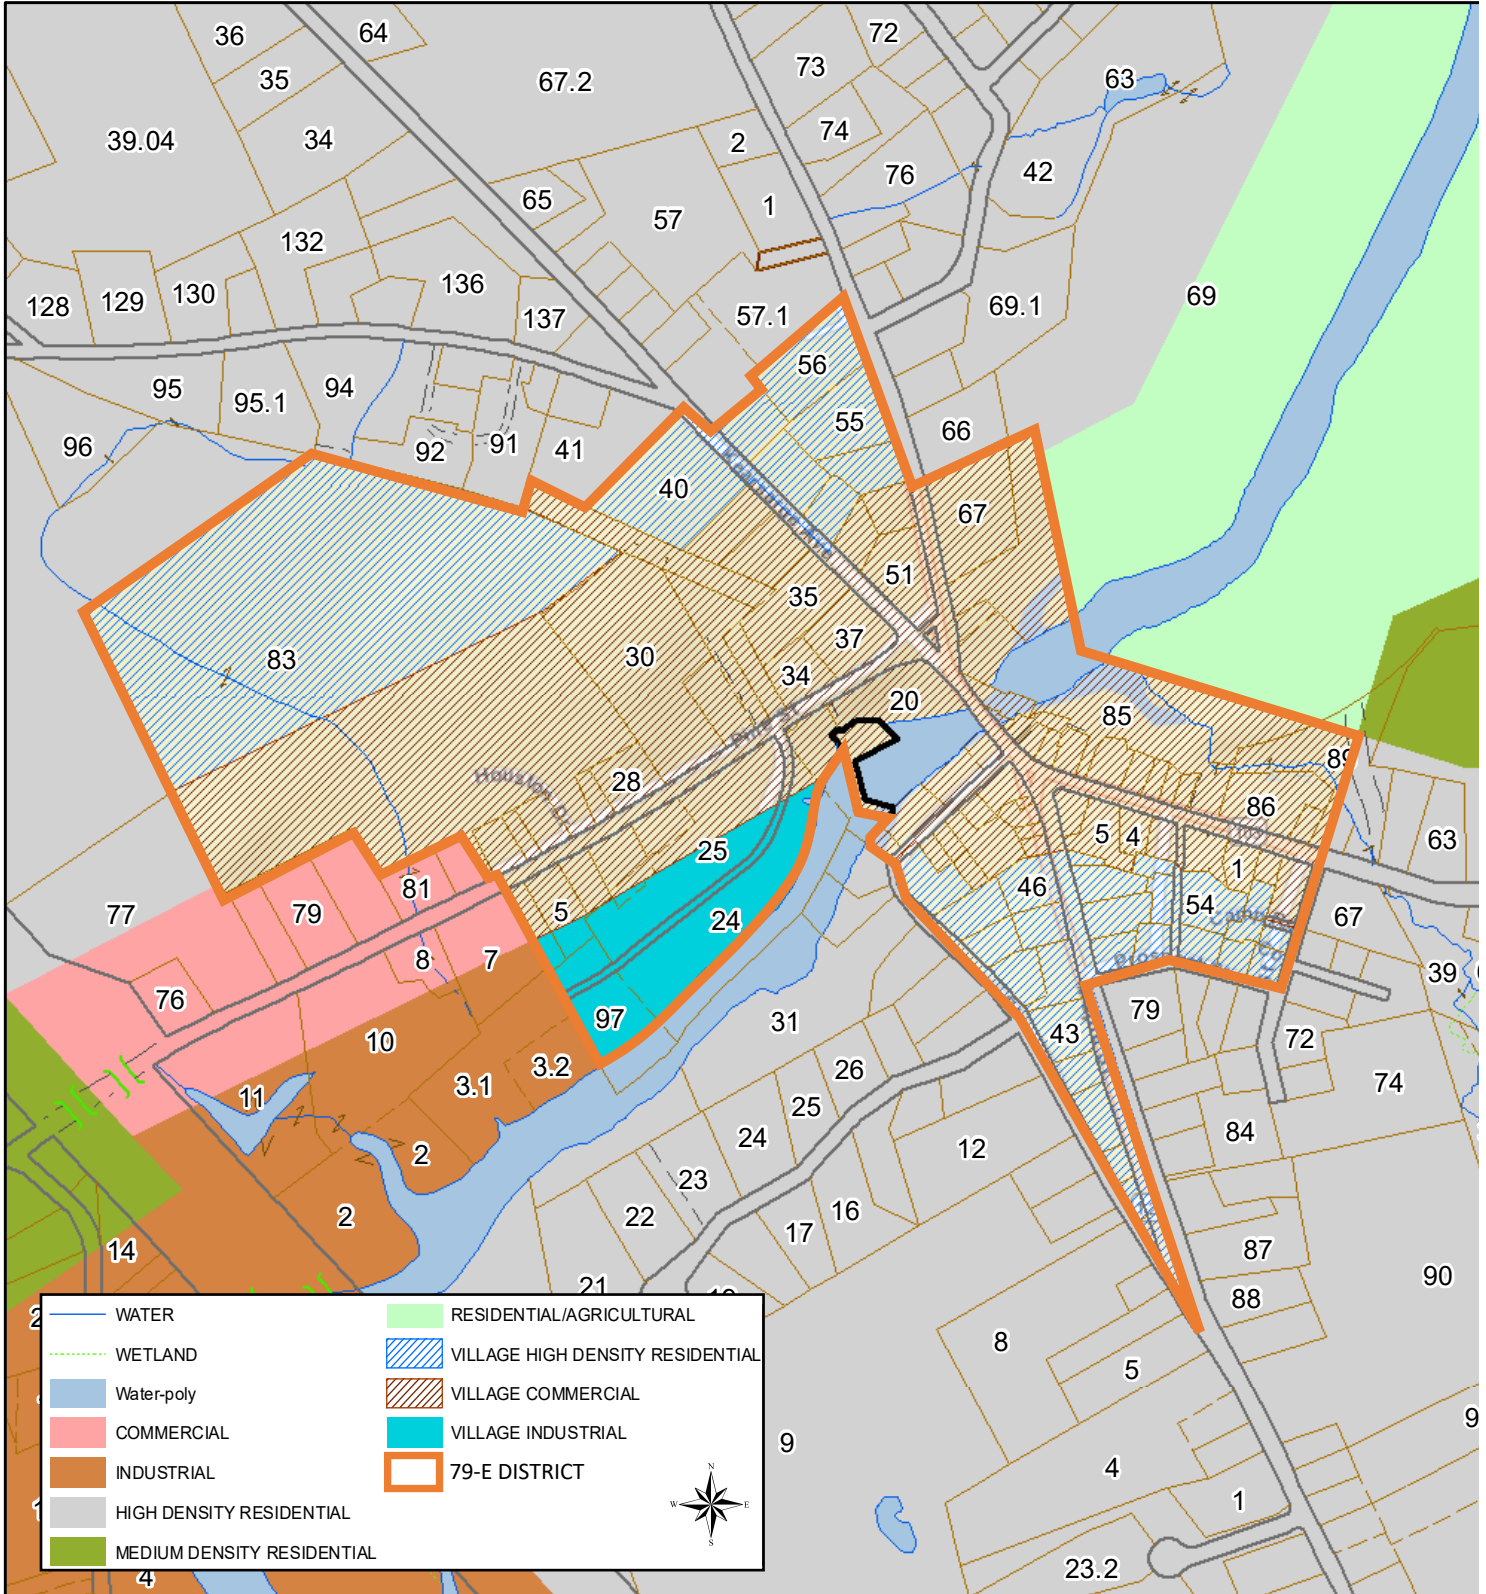

Contoocook Village

NH RSA 79-E – Community Revitalization Tax Relief Incentive Zone

WATER	RESIDENTIAL/AGRICULTURAL
WETLAND	VILLAGE HIGH DENSITY RESIDENTIAL
Water-poly	VILLAGE COMMERCIAL
COMMERCIAL	VILLAGE INDUSTRIAL
INDUSTRIAL	79-E DISTRICT
HIGH DENSITY RESIDENTIAL	
MEDIUM DENSITY RESIDENTIAL	